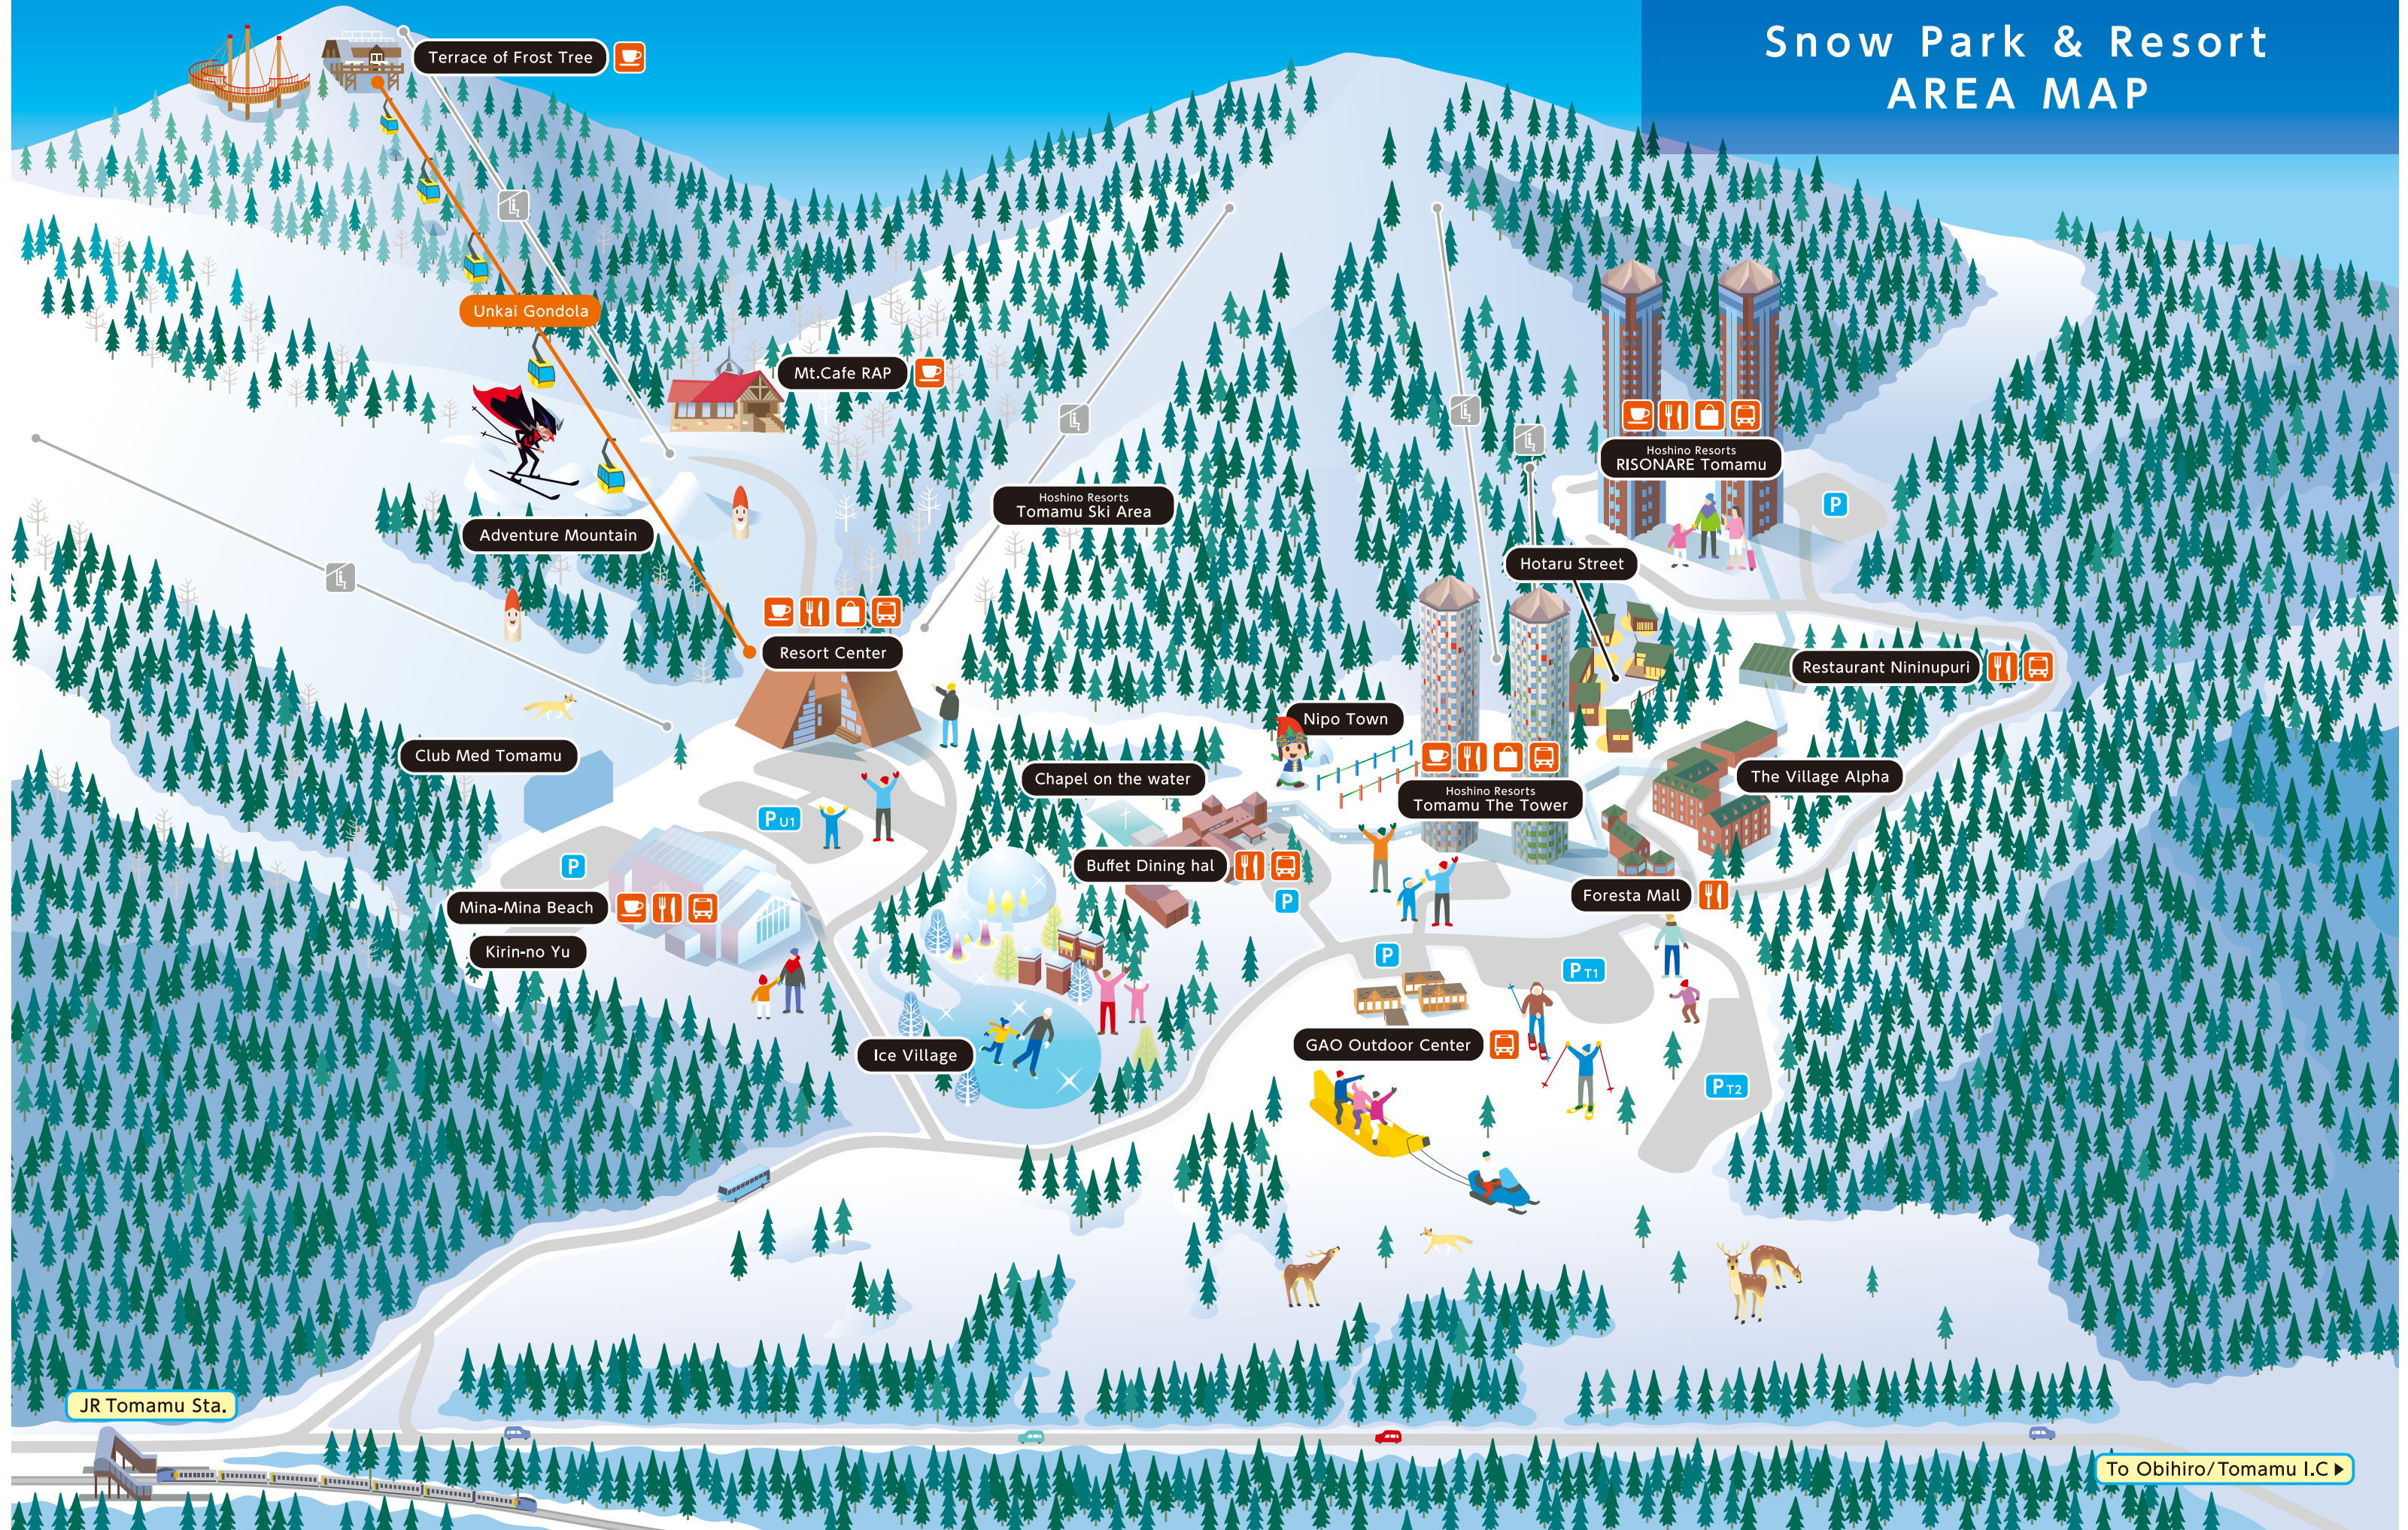

# Hoshino Resorts TOMAMU

## Snow Park & Resort AREA MAP

Mt. Tomamu 1,239m

Terrace of Frost Tree

Unkai Gondola

Mt. Cafe RAP

Hoshino Resorts Tomamu Ski Area

Hoshino Resorts RISONARE Tomamu

Adventure Mountain

Resort Center

Hotaru Street

Restaurant Nininupuri

Club Med Tomamu

Nipo Town

Chapel on the water

Hoshino Resorts Tomamu The Tower

The Village Alpha

Mina-Mina Beach

Buffet Dining hal

Foresta Mall

Kirin-no Yu

Ice Village

GAO Outdoor Center

JR Tomamu Sta.

To Obihiro/Tomamu I.C